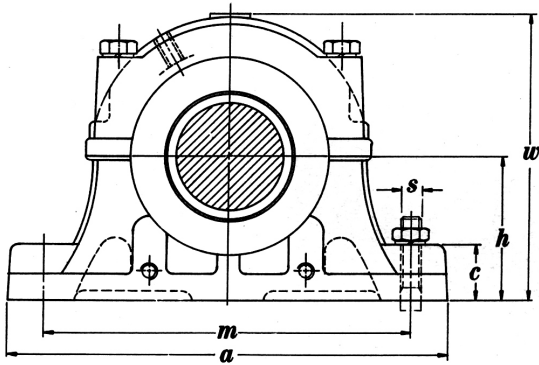

FIT Bearings®
The Brand that Fits

SPLIT HOUSING ASSEMBLIES
SDAF500 Series
Spherical Roller Bearing Inserts

ISO 9001:2000	BOLT	BOLT LOCK	BEARING	HOUSING ONLY	ADAPTER SLEEVE	TRP SEAL RNG (Qty 2)	LOC RING (Qty. 2)	WT.
Part Number	S (4-Bolt) inch	Quantity	Part Number					lbs
SDAF22220K	3/4-16UNF	4	22220K	SDAF520	SNW20	LER75	SR-20-17	64.0
SDAF22222K	7/8-14UNF		22222K	SDAF522	SNW22	LER93	SR-22-19	84.0
22224K			22224K	524	SNW24	LER113	SR-24-20	97.0
SDAF22226K	1-12UNF		22226K	SDAF526	SNW26	LER117	SR-26-0	120
22228K	1 1/8-12UNF	22228K	528	SNW28	LER122	SR-28-0	146	
SDAF22230K	1 1/8-12UNF	4	22230K	SDAF530	SNW30	LER125	SR-30-0	158
22232K	1 1/8-12UNF		22232K	532	SNW32	LER130	SR-32-0	198
22234K	1 1/4-12UNF		22234K	534	SNW34	LER140	SR-34-0	245
SDAF22236K	1 1/4-12UNF		22236K	SDAF536	SNW36	LER148	SR-36-30	292
22238K	1 3/8-12UNF	22238K	538	SNW38	LER224	SR-38-32	323	
SDAF22240K	1 3/8-12UNF	4	22240K	SDAF540	SNW40	LER228	SR-40-34	380
22244K	1 1/2-12UNC		22244K	544	SNW44	LER236	SR-44-38	510

WHETHER BEARINGS OR SPECIAL ORDER PRODUCTS, FIT CAN SUPPLY YOUR NEEDS

CORPORATE - WEST COAST SALES
47655 Warm Springs Blvd
Fremont, CA 94539
Toll Free: (800) 808-0348
Phone: (510) 623-1688

MIDWEST SALES - DISTRIBUTION
2800 Galvin Drive
Elgin, IL 60124
Toll Free: (877) 808-0348
Phone: (847) 836-8200